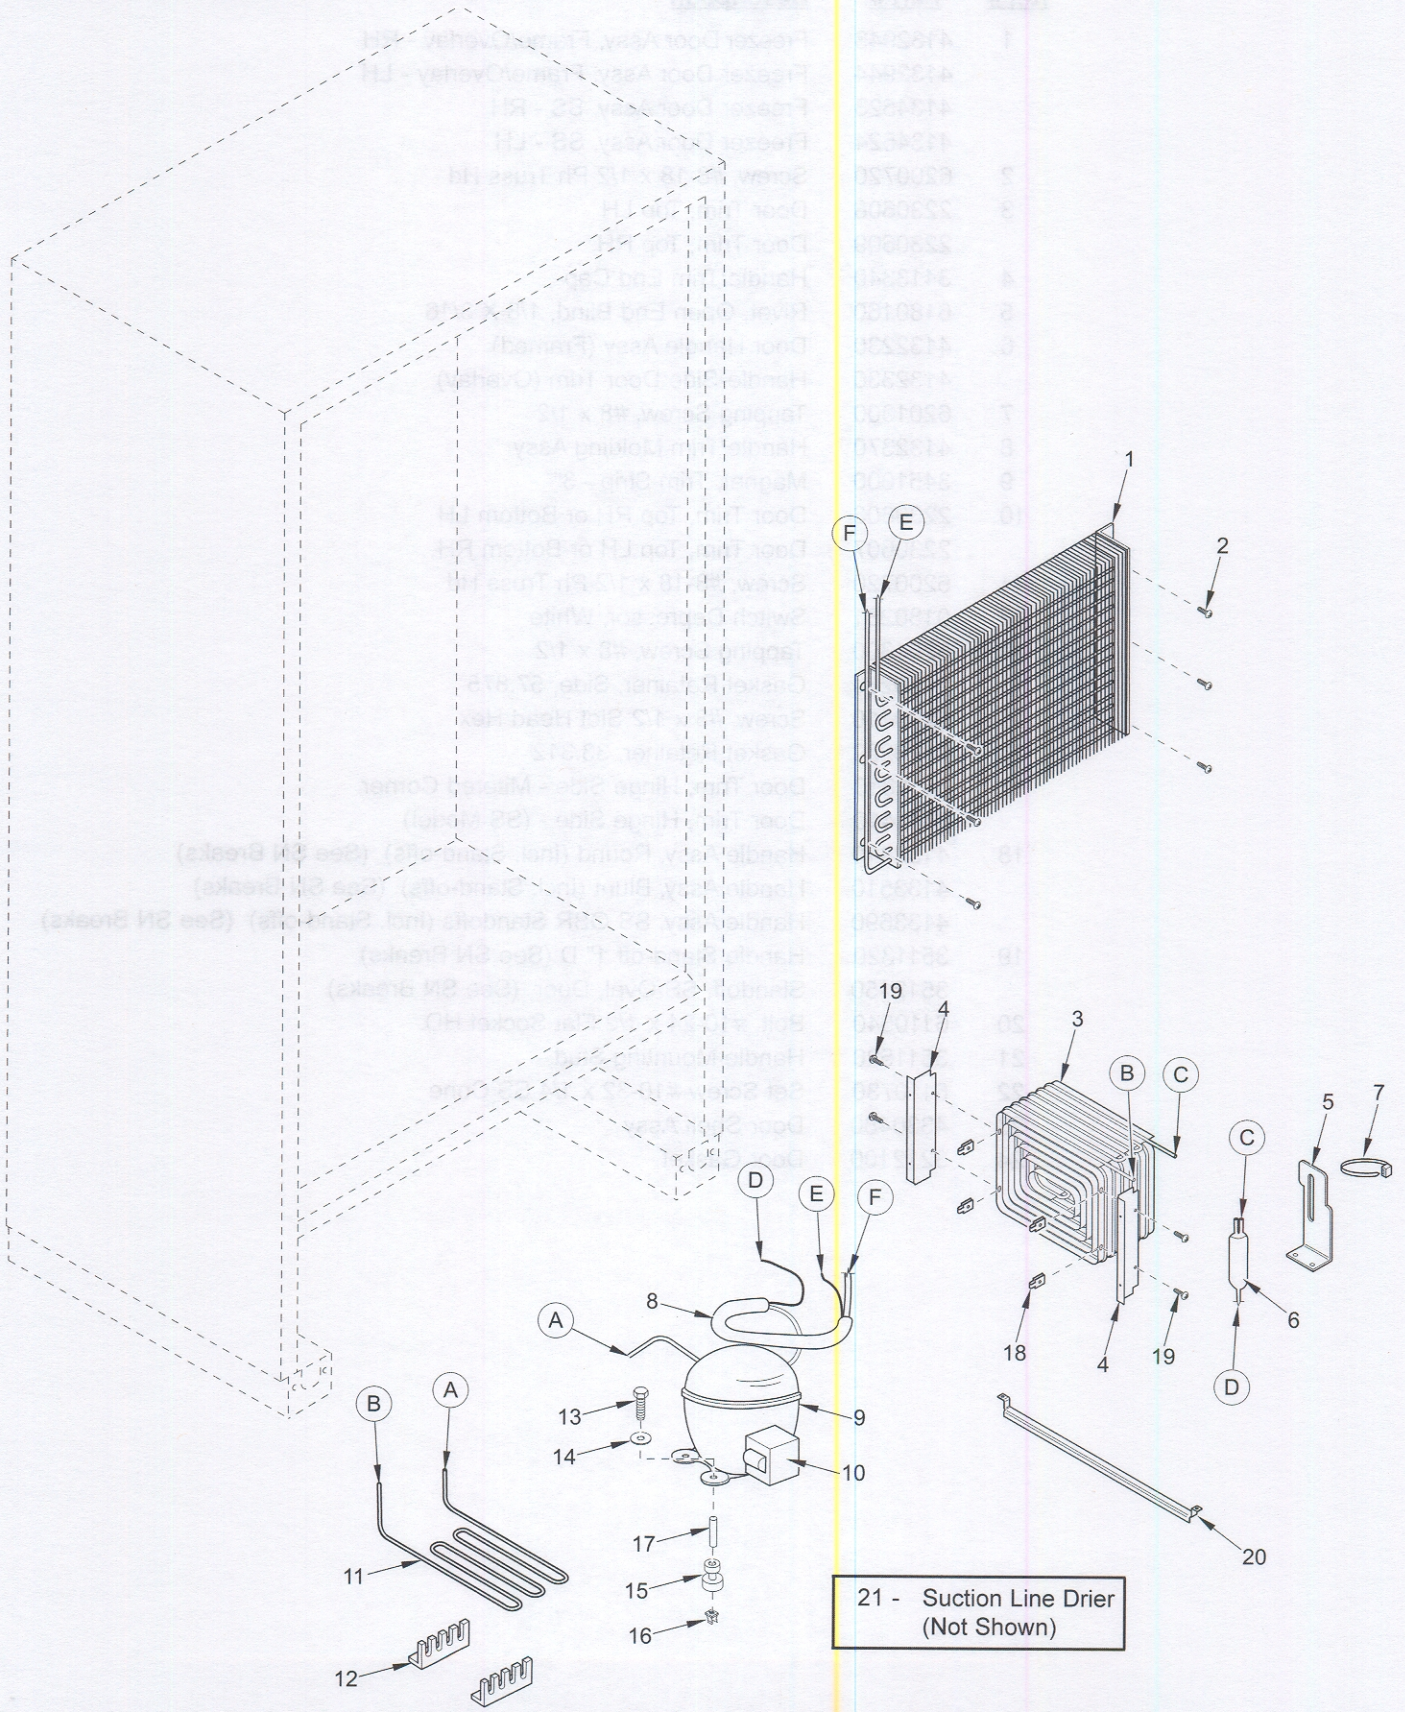

601RG SEALED SYSTEM PARTS LIST

Ref #	Part #	Description
1	3130390	Evaporator, Ref (See SN Breaks)
	3130610	Evaporator, Ref (See SN Breaks)
2	6201270	Screw, #8-18 x 5/8" PH PN SS-Gnd
3	3120390	Condenser
4	0260610	Bracket, Condenser
5	0168040	Bracket, Drier
6	3014230	Filter-Drier, High Side
7	6120170	Locking Cable Tie, Red, 11-1/2"
8	4251310	Heat Exchanger
9	4201880	Compressor, Refrig. (EMI30HER)
10	3111370	Relay, 1351400 (For EMI30HER Service Compressor)
	3111212	Relay, 8EA103 (For EMU30 Production Compressor)
	3111410	Overload, 4TM734LFB (For EMI30HER Service Compressor)
	3111310	Overload, 4TM197NFB (For EMU30 Production Compressor)
	3111070	Capacitor, 12 Mf (For EMU30 Production Compressor)
11	2600196	Drain Pan Heater Loop
12	3421430	Pan Heater Support
13	6200300	Screw, 5/16-18 x 1-1/2" Hex
14	6240050	Flat Washer, 5/16"
15	3150170	Rubber Grommet, Large, 15/16"
16	1801000	Nylon Compressor Mount, 7/16"
17	6160070	Sleeve, 5/16 x 7/16 x 7/8"
18	6150840	Tinnerman J-Clip
19	6200050	Screw, #10-12 X 1/2" Pan Hd
20	0260600	Support, Condenser
21	3014100	Suction Line Drier (Service Only)

601RG SEALED SYSTEM VIEW

21 - Suction Line Drier
(Not Shown)