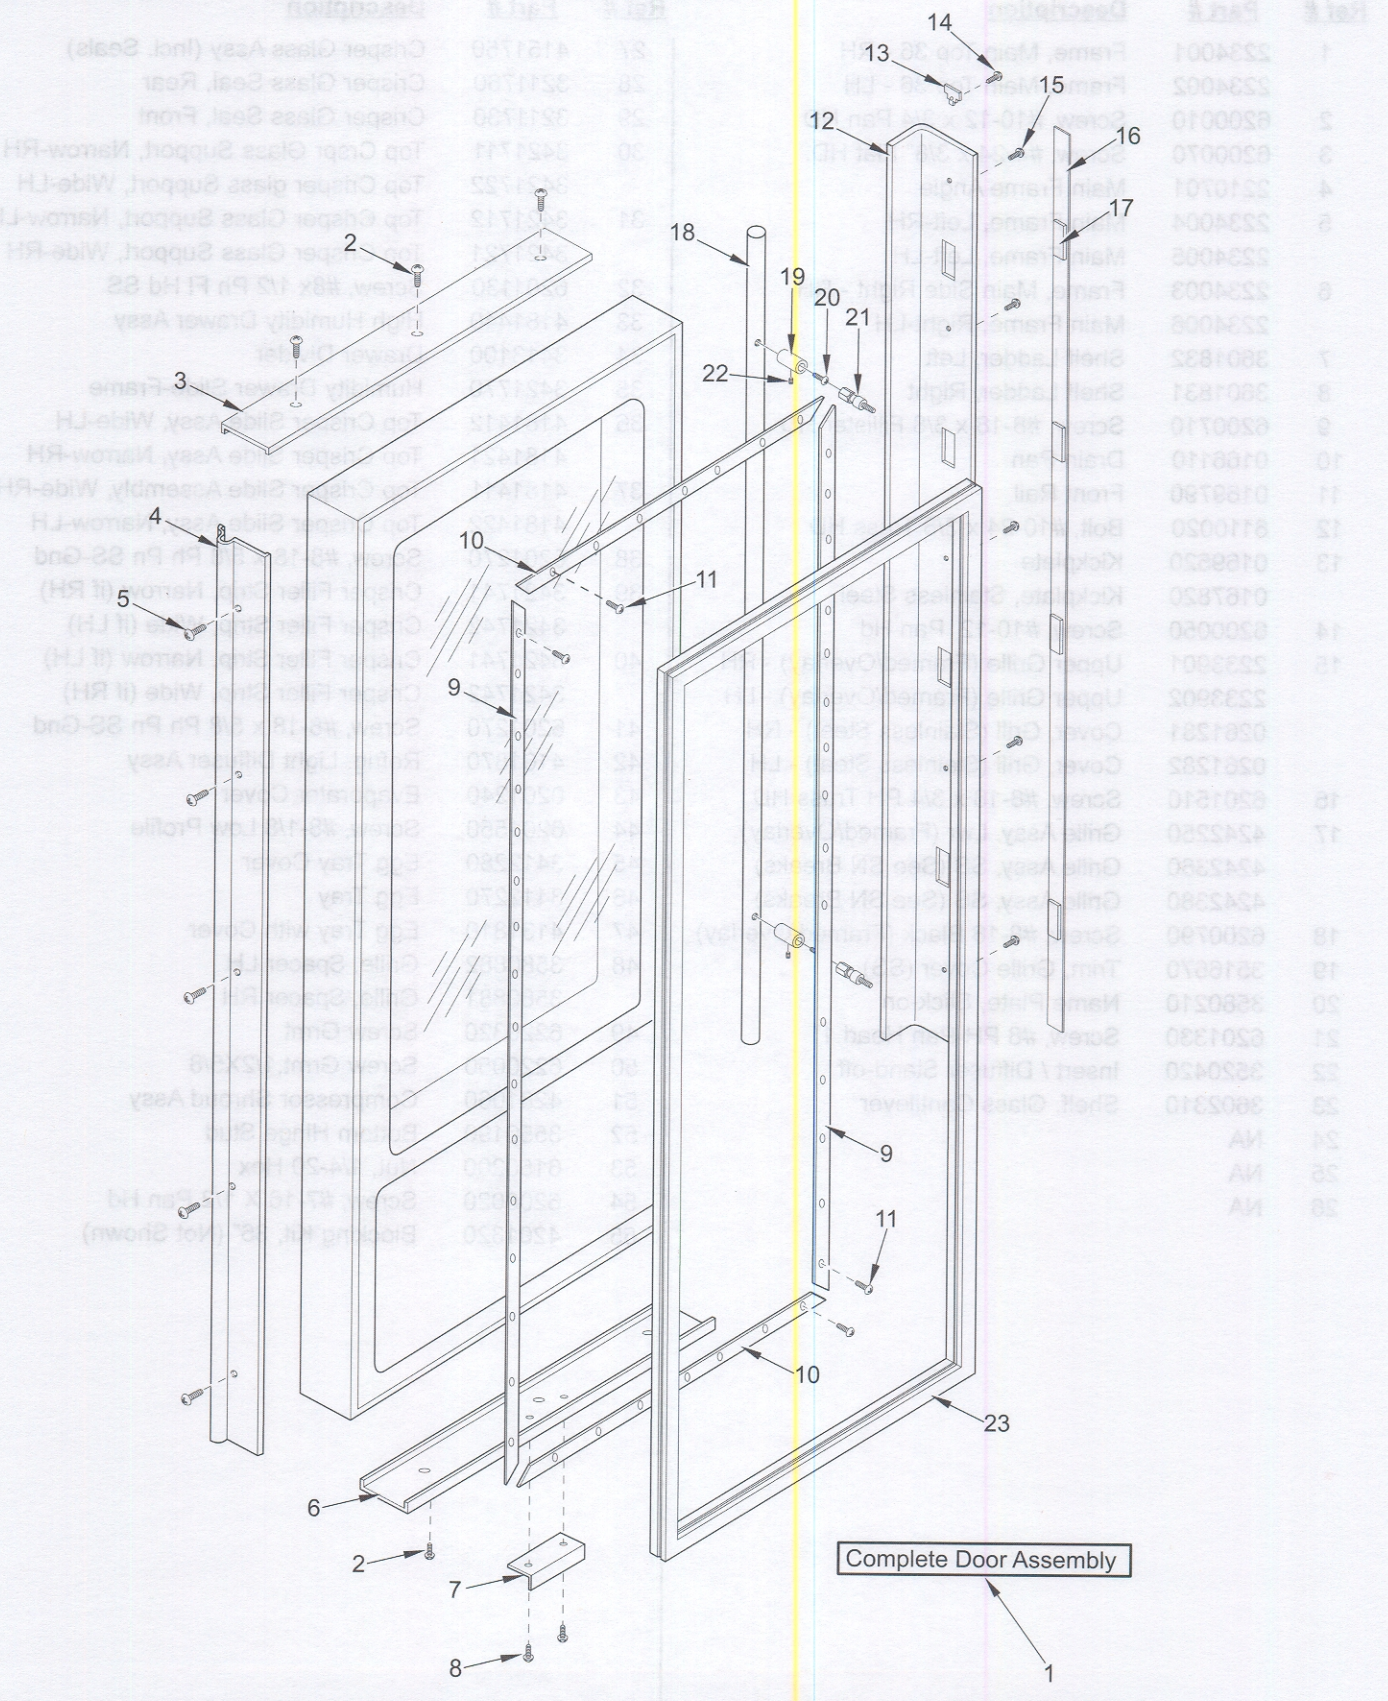

601RG DOOR PARTS LIST

Ref #	Part #	Description
1	4134615	Refrig. Door Assy, Frame/Overlay - RH
	4134616	Refrig. Door Assy, Frame/Overlay - LH
	4134617	Refrig. Door Assy, Frame/Overlay (HAG) - RH
	4134618	Refrig. Door Assy, Frame/Overlay (HAG) - LH
	4134635	Refrig. Door Assy, SS - RH
	4134636	Refrig. Door Assy, SS - LH
	4134637	Refrig. Door Assy, SS (HAG) - RH
	4134638	Refrig. Door Assy, SS (HAG) - LH
NOTE: All Door Assy's include Wire Harness / Top Hinge Assy.		
2	6200720	Screw, #8-18 x 1/2 Ph Truss Hd
3	2230608	Door Trim, Top LH
	2230609	Door Trim, Top RH
4	3511310	Door Trim, Hinge Side - Mitered Corner
	3511410	Door Trim, Hinge Side - (SS Model)
5	6200720	Screw, #8-18 x 1/2 Ph Truss Hd
6	2230606	Door Trim, Bottom LH
	2230607	Door Trim, Bottom RH
7	0185180	Switch Depressor
8	6201300	Tapping Screw, #8 x 1/2
9	3420250	Gasket Retainer, Side, 57.875
10	3420220	Gasket Retainer, 33.312"
11	6200410	Screw, #8 x 1/2 Slot Head Hex
12	4132230	Door Handle Assy (Framed)
	4132330	Handle-side Door Trim (Overlay)
13	3413340	Handle/Trim End Cap
14	6180160	Rivet, Open End Blind, 1/8 X 3/16
15	6201300	Tapping Screw, #8 x 1/2
16	4132370	Handle/Trim Molding Assy
17	3451000	Magnet, Trim Strip - 3"
18	4133510	Handle Assy, Blunt (Incl. Stand-offs) - (See SN Breaks)
	4133690	Handle Assy, SS OBR Standoffs (Incl. Stand-offs) - (See SN Breaks)
19	3511320	Handle Stand-off 1" D (See SN Breaks)
	3512150	Standoff, SS Oval, Door (See SN Breaks)
20	6110540	Bolt, #10-24 x 1/2 Flat Socket HD
21	3511520	Handle Mounting Stud
22	6110730	Set Screw #10-32 x 1/4 SS Cone
23	3212100	Door Gasket

10 - Suction Line Drier
(Not Shown)

601RG DOOR VIEW