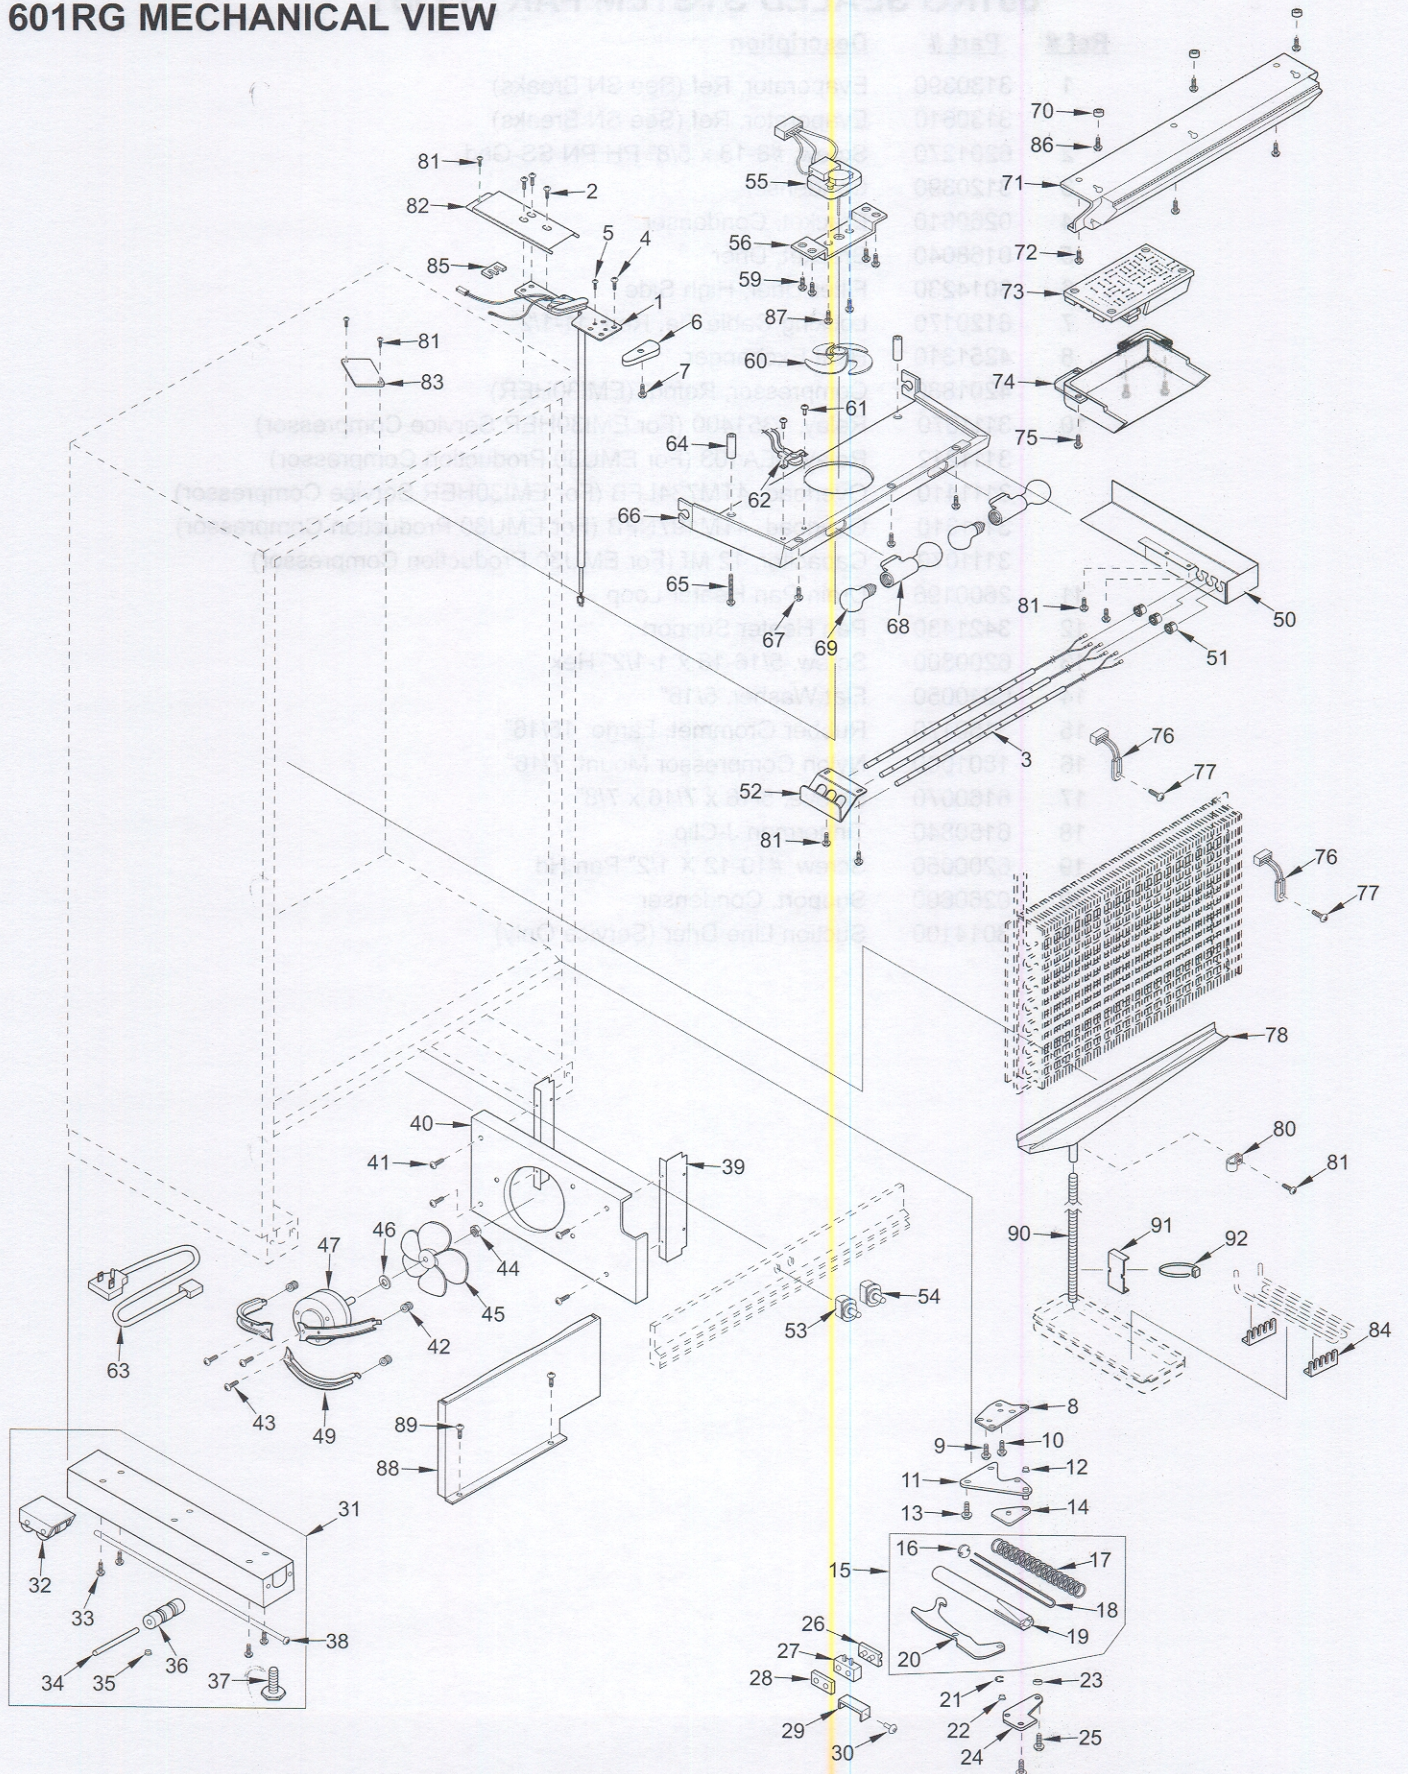

601RG MECHANICAL PARTS LIST

Ref #	Part #	Description	Ref #	Part #	Description
1	4325461	Wire Harness/Hinge Assy, Door RH	45	3150320	Fan Blade, Cond -5 prop
	4325462	Wire Harness/Hinge Assy, Door LH	46	3210340	Neoprene Silencer, 7/8"
2	6201140	Screw 1/4-20 X 5/8 Sems But Hd	47	4200740	Motor Pkg, Cond Fan (blade not incl.)
3	3030150	Strip, Light 15 Watt	48	6150330	Well Nut, .75D x .804", #10-32
4	6110540	Bolt, #10-24 x 1/2" Flat Socket HD	49	0261150	Condenser Fan Bracket
5	6200390	Screw, #6 x 3/8" T25 Flat Head PH	50	0212740	Light Box
6	3541017	Top Cabinet Hinge Cover, RH	51	3220810	Grommet, Open/Closed 1/2"
	3541018	Top Cabinet Hinge Cover, LH	52	0261330	Bracket, Light
7	6200140	Screw, #8-15 x 3/8" Truss HD	53	3060030	Light Switch, N/C
8	4151241	Door Hinge, Bottom RH	54	3060020	Fan Switch, N/O
	4151242	Door Hinge, Bottom LH	55	4200170	Ref Fan Motor Pkg. (blade not incl.)
9	6110540	Bolt, #10-24 x 1/2" Flat Socket HD	56	0212520	Bracket, Fan (Production)
10	6200390	Screw, #6 x 3/8" T25 Flat Head PH		0212540	Bracket, Fan (In Srvc Pckg, 4200170)
11	4151871	Bottom Cabinet Hinge Assembly - RH	57	3220250	Grommet, Rubber-M5351
	4151872	Bottom Cabinet Hinge Assembly - LH	58	3520410	Brass Insert, Fan
12	3421270	Hinge Bearing, 3/8" x 5/8"	59	6201270	Screw, #8-18 x 5/8" PH PN SS-Gnd
13	6110070	Bolt, 1/4-20 x 3/4" Spinlock Zinc	60	3150640	Fan Blade, Evaporator
14	DS90	Door Stop-90 Degree	61	6180010	Pop Rivet, 1/8"
	DS105	Door Stop-105 Degree	62	3082140	Light Terminator
15	4201113	Door Closer Assembly, RH	63	4321820	Power Cord
	4201114	Door Closer Assembly, LH	64	6220220	Screw,Grommet 1/32x3/8 Sq
16	0165980	Door Closer Spring Retainer	65	6201010	Screw, #8-15 x 2" Pan Head
17	3450530	Door Closer Spring	66	4162660	Shroud Assy, Ref Fan
	3450710	Low Pull Spring	67	6201270	Screw, #8-18 x 5/8" PH PN SS-Gnd
18	3421290	Door Closer Linkage	68	3050180	Light Socket, Double
19	3421300	Door Closer Housing	69	3030030	Light Bulb, 40 Watt
20	0183110	Door Closer Arm	70	6160240	Nylon Spacer
21	3450550	E-Ring / Klipring , 5/16"	71	4162652	Control Panel Assy
22	3421270	Door Closer Bearing	72	6201270	Screw, #8-18 x 5/8" PH PN SS-Gnd
23	6160220	Steel Spacer	73	4203790	Control Board
24	0183960	Cabinet Hinge Stiffener	74	3413940	Control Board Encl
25	6110450	Bolt, 1/4-20 x 1/2" Whiz Lock	75	6201270	Screw, #8-18 x 5/8" PH PN SS-Gnd
26	3450570	Door Closer Cushion	76	3014350	Thermistor
27	0165970	Door Closer Guide Support	77	6201270	Screw, #8-18 x 5/8" PH PN SS-Gnd
28	3421310	Door Closer Guide	78	0260540	Drain Trough Assy
29	0166360	Door Closer Cushion Retainer	79	6201270	Screw, #8-18 x 5/8" PH PN SS-Gnd
30	6180010	Pop Rivet, 1/8"	80	6120050	Tube Clamp, Plastic, 5/8"
31	4110353	Base Assy (w/rollers)	81	6201270	Screw, #8-18 x 5/8" PH PN SS-Gnd
32	4110331	Base Rear Roller Assy	82	0185190	Cover, Hinge - LH
33	6200010	Screw, #10-12 x 3/4" Pan HD		0185210	Cover, Hinge - RH
34	3550560	Straight Pin, Base Assy - .312" x 2.88"	83	0261170	Plate, Cover
35	3450620	Canoe Clip	84	3421430	Pan Heater Support
36	3421240	Cabinet Roller	85	0164500	Shim - Hinge (.040")
37	3570050	Leveling Leg, #18-3/8 x 1"		0164510	Shim - Hinge (.060")
38	6110580	Adjusting Screw	86	6200720	Screw, #8-18 x 1/2 PH Truss HD
39	0260610	Bracket, Condenser	87	6110270	Bolt, #10-32 x 1/4" RD HD
40	0261230	Shroud, Condenser Fan	88	4281060	Compressor Shroud Assy
41	6200050	Screw, #10-12 X 1/2" Pan Hd	89	6200020	Screw, #7-16 X 1/2 Pan Hd
42	3220360	Grommet, Mounting Bracket	90	1601400	Tube, Drain 1/2" X 72"
43	6200430	Screw,#8-18x1/2 Ph Pan Hd B	91	0261160	Bracket, Drain Tube
44	6150410	Nut, 1/4-20	92	6120170	Cable Tie, Red 11-1/2

601RG MECHANICAL VIEW