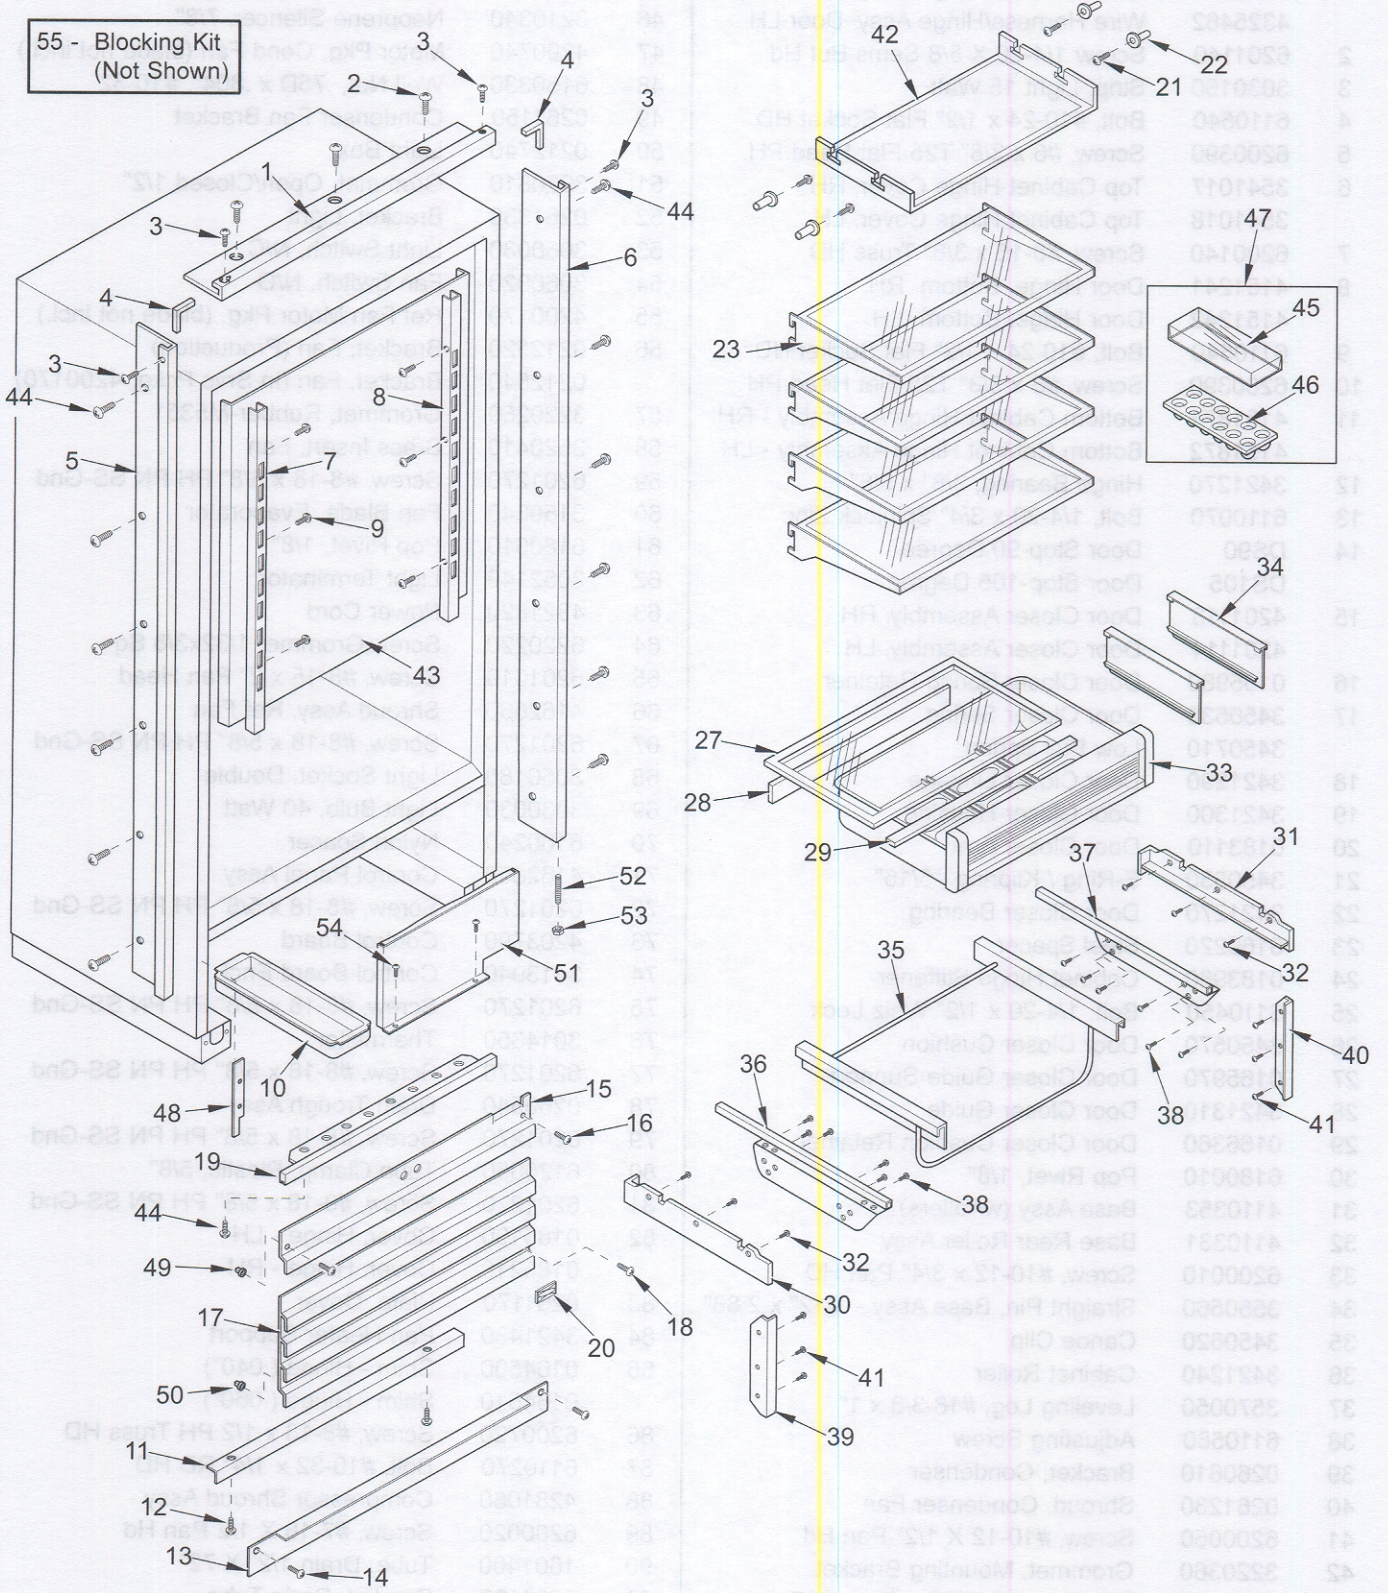

601RG COSMETIC PARTS LIST

Ref #	Part #	Description	Ref #	Part #	Description
1	2234001	Frame, Main Top 36 - RH	27	4151750	Crisper Glass Assy (Incl. Seals)
	2234002	Frame, Main Top 36 - LH	28	3211760	Crisper Glass Seal, Rear
2	6200010	Screw, #10-12 x 3/4 Pan HD	29	3211730	Crisper Glass Seal, Front
3	6200070	Screw, #4-24 x 3/8" Flat HD.	30	3421711	Top Crspr Glass Support, Narrow-RH
4	2210701	Main Frame Angle		3421722	Top Crisper glass Support, Wide-LH
5	2234004	Main Frame, Left-RH	31	3421712	Top Crisper Glass Support, Narrow-LH
	2234005	Main Frame, Left-LH		3421721	Top Crisper Glass Support, Wide-RH
6	2234003	Frame, Main Side Right - RH	32	6201130	Screw, #8x 1/2 Ph Fl Hd SS
	2234006	Main Frame, Right-LH	33	4181440	High Humidity Drawer Assy
7	3601832	Shelf Ladder, Left	34	3413100	Drawer Divider
8	3601831	Shelf Ladder, Right	35	3421770	Humidity Drawer Slide-Frame
9	6200710	Screw, #8-18 x 3/8 Fillister HD	36	4181412	Top Crisper Slide Assy, Wide-LH
10	0166110	Drain Pan		4181421	Top Crisper Slide Assy, Narrow-RH
11	0169790	Front Rail	37	4181411	Top Crisper Slide Assembly, Wide-RH
12	6110020	Bolt, #10-24 x 3/8 Truss HD		4181422	Top Crisper Slide Assy, Narrow-LH
13	0169520	Kickplate	38	6201270	Screw, #8-18 x 5/8 Ph Pn SS-Gnd
	0167820	Kickplate, Stainless Steel	39	3421741	Crisper Filler Strip, Narrow (if RH)
14	6200050	Screw, #10-12 Pan Hd		3421742	Crisper Filler Strip, Wide (if LH)
15	2233901	Upper Grille (Framed/Overlay) - RH	40	3421741	Crisper Filler Strip, Narrow (if LH)
	2233902	Upper Grille (Framed/Overlay) - LH		3421742	Crisper Filler Strip, Wide (if RH)
	0261281	Cover, Grill (Stainless Steel) - RH	41	6201270	Screw, #8-18 x 5/8 Ph Pn SS-Gnd
	0261282	Cover, Grill (Stainless Steel) - LH	42	4161870	Refrig. Light Diffuser Assy
16	6201510	Screw, #8-18 x 3/4 PH Truss HD	43	0201240	Evaporator Cover
17	4242250	Grille Assy, Lwr (Framed/Overlay)	44	6201550	Screw, #8-1/8 Low Profile
	4242360	Grille Assy, SS (See SN Breaks)	45	3412280	Egg Tray Cover
	4242380	Grille Assy, SS (See SN Breaks)	46	3412270	Egg Tray
18	6200790	Screw, #8-18 Black (Framed/Overlay)	47	4131810	Egg Tray with Cover
19	3516670	Trim, Grille Cover (SS)	48	3580882	Grille, Spacer LH
20	3580210	Name Plate, Stick-on		3580881	Grille, Spacer RH
21	6201330	Screw, #8 PH-Pan Head 1"	49	6220320	Screw Grmt
22	3520420	Insert / Diffuser Stand-off	50	6220050	Screw Grmt, 1/2X5/8
23	3602310	Shelf, Glass Cantilever	51	4281060	Compressor Shroud Assy
24	NA		52	3550190	Bottom Hinge Stud
25	NA		53	6150200	Nut, 1/4-20 Hex
26	NA		54	6200020	Screw, #7-16 X 1/2 Pan Hd
			55	4201320	Blocking Kit, 36" (Not Shown)

601RG COSMETIC VIEW